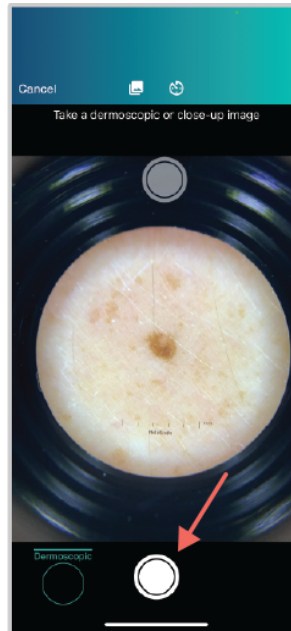

Smart Snap Cheat Sheet

1 Tap the icon in the top right corner.

2 Take your dermoscopic image.

3 Select New Spot

4 Add spot on the 3D body map and select Place

5 **Optional** Take more dermoscopic images OR select Overview

6 Select Next Spot in the top right corner once complete