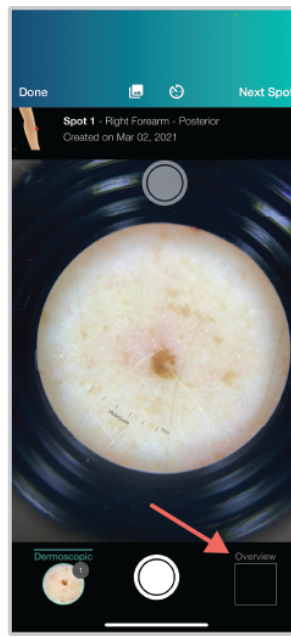

Smart Snap Cheat Sheet

1 Tap the icon in the top right corner.

2 Take your dermoscopic image.

3 Select New Spot

4 Add spot on the 3D body map and select Place

5 **Optional** Take more dermoscopic images OR select Overview

6 Select Next Spot in the top right corner once complete