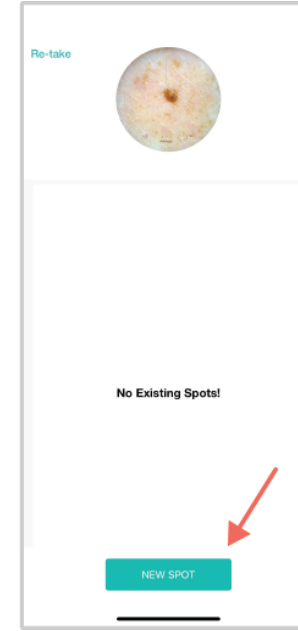

Smart Snap Cheat Sheet

1 Tap the icon in the top right corner.

2 Take your dermoscopic image.

3 Select New Spot

4 Add spot on the 3D body map and select Place

5 **Optional** Take more dermoscopic images OR select Overview

6 Select Next Spot in the top right corner once complete