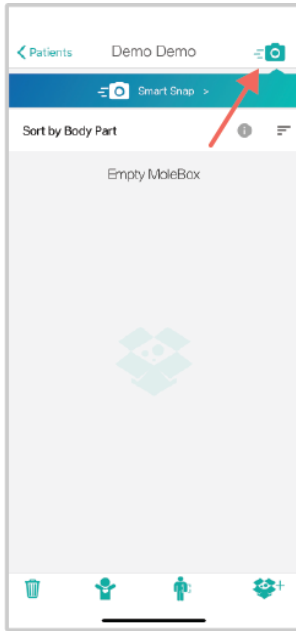

Smart Snap Cheat Sheet

1 Tap the icon in the top right corner.

2 Take your dermoscopic image.

3 Select New Spot

4 Add spot on the 3D body map and select Place

5 **Optional** Take more dermoscopic images OR select Overview

6 Select Next Spot in the top right corner once complete